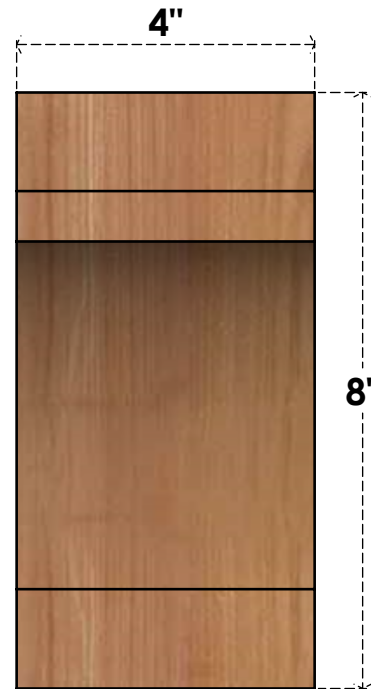

# BRC04X08X08MRC00RWR

4"W X 8"D X 8"H MERCED ROUGH SAWN BRACE, WESTERN RED CEDAR

**SIDE**

**FRONT**

EKENA MILLWORK  
 2300 WEST MAIN ST.  
 CLARKSVILLE, TX 75426  
 TOLL FREE: 866-607-0453  
 WWW.EKENAMILLWORK.COM