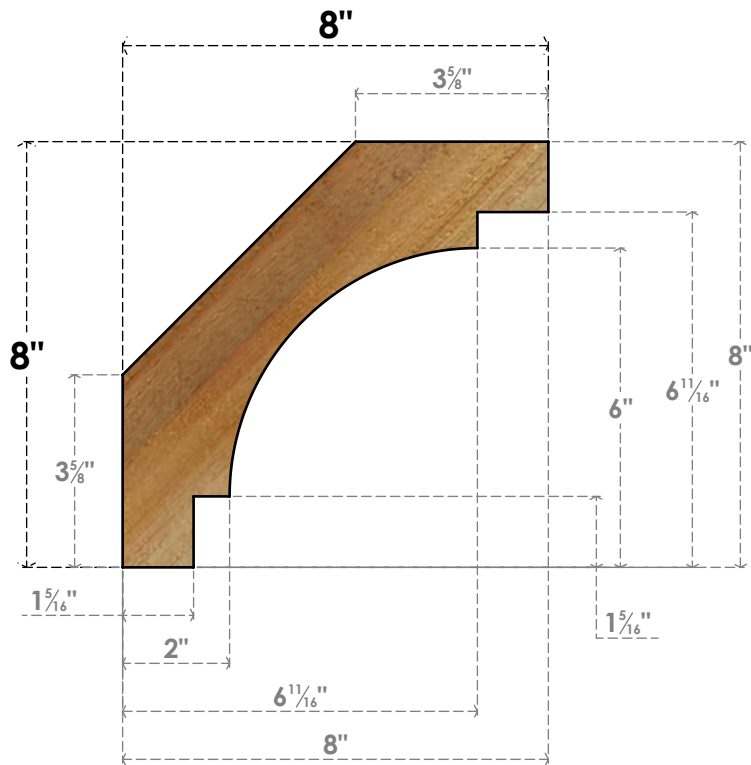

# BRC04X08X08MRC00RWR

4"W X 8"D X 8"H MERCED ROUGH SAWN BRACE, WESTERN RED CEDAR

**SIDE**

**FRONT**

EKENA MILLWORK  
 2300 WEST MAIN ST.  
 CLARKSVILLE, TX 75426  
 TOLL FREE: 866-607-0453  
 WWW.EKENAMILLWORK.COM

**NOTES**

1. INSTALLATION TO BE COMPLETED IN ACCORDANCE WITH MANUFACTURER'S SPECIFICATIONS.
2. DRAWING MAY NOT BE TO SCALE
3. THIS DRAWING IS INTENDED FOR DESIGN AND PLANNING PURPOSES ONLY.
4. ALL INFORMATION CONTAINED HEREIN WAS CURRENT AT THE TIME OF DEVELOPMENT BUT MUST BE REVIEWED AND APPROVED BY THE PRODUCT MANUFACTURER TO BE CONSIDERED ACCURATE.
5. PRODUCTS ARE NOT KILN DRIED. THIS ITEM IS UNIQUE AND WILL CONTAIN THE NATURAL VARIATIONS THAT THE WOOD SPECIES OFFERS. THIS MAY RESULT IN VARIATIONS UP TO 1/4"