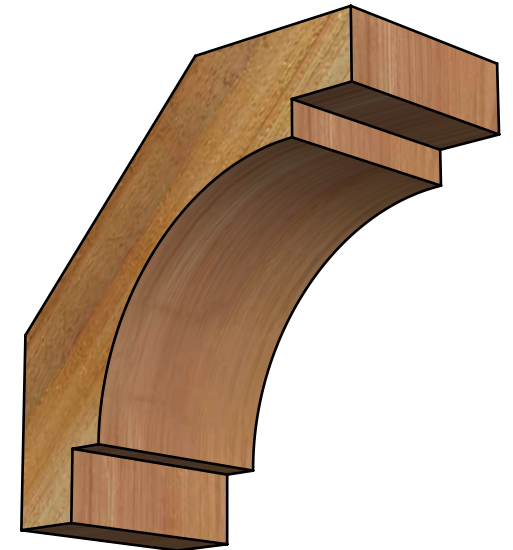

# BRC04X08X08MRC00RWR

4"W X 8"D X 8"H MERCED ROUGH SAWN BRACE, WESTERN RED CEDAR

**SIDE**

**FRONT**

EKENA MILLWORK  
 2300 WEST MAIN ST.  
 CLARKSVILLE, TX 75426  
 TOLL FREE: 866-607-0453  
 WWW.EKENAMILLWORK.COM